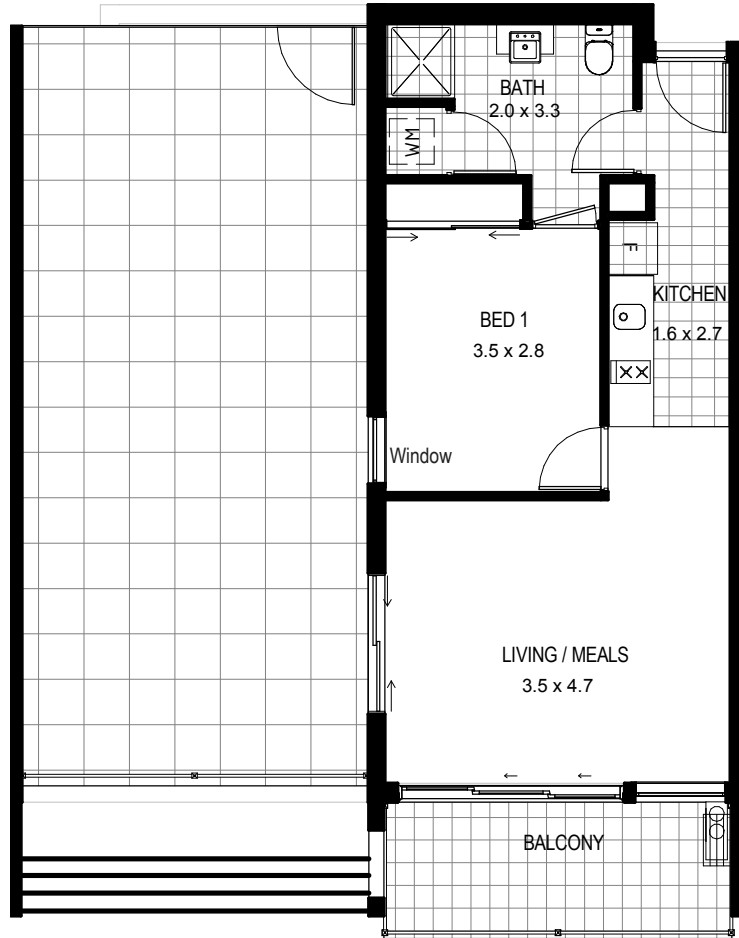

**POWERHOUSE  
RESIDENTIAL**

**UNIT  
62**

LEVEL	4FL
LIVING	51 m <sup>2</sup>
BALCONY	9 m <sup>2</sup>
YARD	45 m <sup>2</sup>

SCALE BAR 1:100