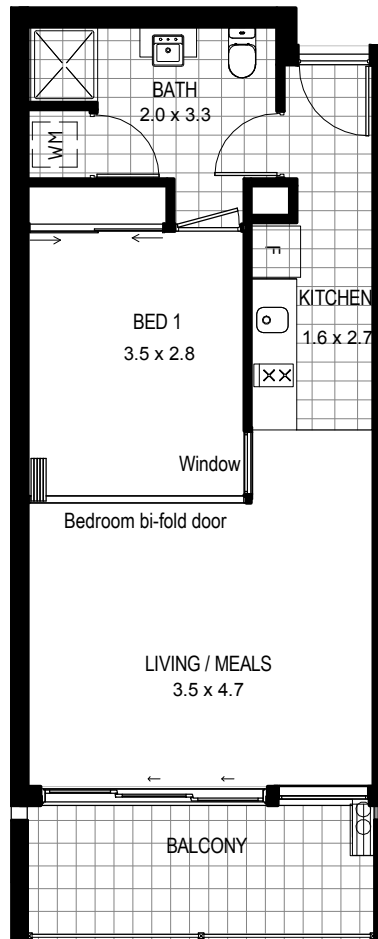

**POWERHOUSE
RESIDENTIAL**

UNITS

**13, 15, 17, 30,
32, 34, 47, 49,
51, 63, 65, 76,
77, 79**

(Standard floor plan)

**14, 16, 31, 33,
48, 50, 64, 78**

(Mirrored)

LIVING	51 m ²
BALCONY	9 m ²

SCALE BAR 1:100