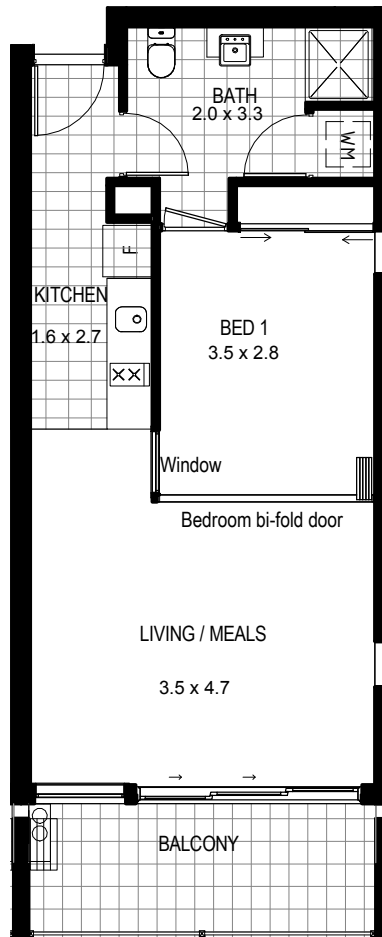

**POWERHOUSE
RESIDENTIAL**

UNITS
12, 29, 46,
61, 75
(Includes side windows)

LIVING	51 m ²
BALCONY	9 m ²