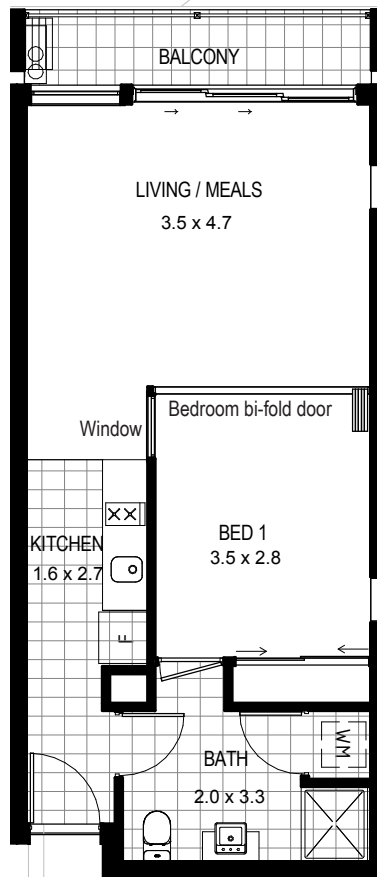

**POWERHOUSE**  
INVESTOR-ONLY

**UNITS**  
**11, 28, 45,**  
**60, 74**  
(Includes side windows)

LIVING	51 m <sup>2</sup>
BALCONY	5 m <sup>2</sup>